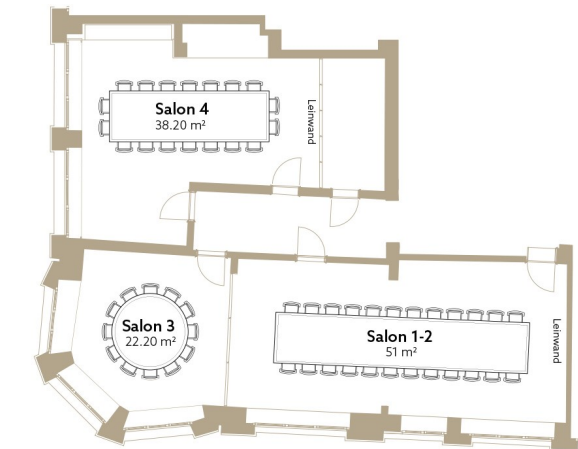

# ROOM CAPACITIES

# HOTEL SCHWEIZERHOF ZURICH

Large soundproof windows provide plenty of daylight and tranquility.

| Room                   | Boardroom<br>without<br>technical aids | Boardroom<br>with<br>technical aids | Concert<br>Seating | Area              | Height |
|------------------------|--|-------------------------------------|--------------------|-------------------|--------|
| Restaurant La Soupière | 60                                     | —                                   | —                  | 80m <sup>2</sup>  | 2.31m  |
| Small Restaurant       | 12                                     | 12                                  | 20                 | 30m <sup>2</sup>  | 2.31m  |
| Small & big restaurant | 80                                     | —                                   | —                  | 110m <sup>2</sup> | 2.31m  |
| Salon 1                | 12                                     | 12                                  | 18                 | 28m <sup>2</sup>  | 2.31m  |
| Salon 2                | 10                                     | 8                                   | 14                 | 23m <sup>2</sup>  | 2.31m  |
| Salon 3                | 12                                     | 10                                  | 16                 | 23m <sup>2</sup>  | 2.31m  |
| Salon 4                | 17                                     | 15                                  | 30                 | 38m <sup>2</sup>  | 2.31m  |
| Salon 1-2              | 24                                     | 22                                  | 40                 | 51m <sup>2</sup>  | 2.31m  |
| Salon 2-3              | 24                                     | 22                                  | 40                 | 46m <sup>2</sup>  | 2.31m  |
| Salon 1-3              | 45                                     | 40                                  | 60                 | 74m <sup>2</sup>  | 2.31m  |