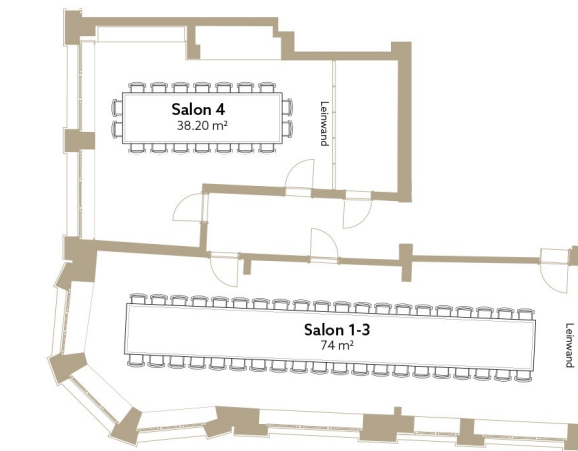

# ROOM CAPACITIES

# HOTEL SCHWEIZERHOF ZURICH

Large soundproof windows provide plenty of daylight and tranquility.

| Room                   | Boardroom<br>without<br>technical aids | Boardroom<br>with<br>technical aids | Concert<br>Seating | Area              | Height |
|------------------------|--|-------------------------------------|--------------------|-------------------|--------|
| Restaurant La Soupière | 60                                     | —                                   | —                  | 80m <sup>2</sup>  | 2.31m  |
| Small Restaurant       | 12                                     | 12                                  | 20                 | 30m <sup>2</sup>  | 2.31m  |
| Small & big restaurant | 80                                     | —                                   | —                  | 110m <sup>2</sup> | 2.31m  |
| Salon 1                | 12                                     | 12                                  | 18                 | 28m <sup>2</sup>  | 2.31m  |
| Salon 2                | 10                                     | 8                                   | 14                 | 23m <sup>2</sup>  | 2.31m  |
| Salon 3                | 12                                     | 10                                  | 16                 | 23m <sup>2</sup>  | 2.31m  |
| Salon 4                | 17                                     | 15                                  | 30                 | 38m <sup>2</sup>  | 2.31m  |
| Salon 1-2              | 24                                     | 22                                  | 40                 | 51m <sup>2</sup>  | 2.31m  |
| Salon 2-3              | 24                                     | 22                                  | 40                 | 46m <sup>2</sup>  | 2.31m  |
| Salon 1-3              | 45                                     | 40                                  | 60                 | 74m <sup>2</sup>  | 2.31m  |