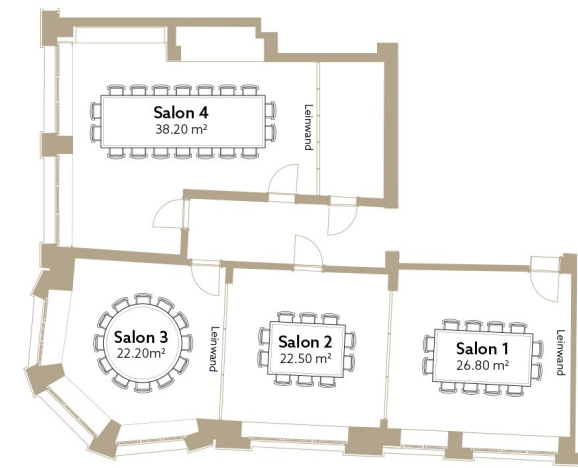

# ROOM CAPACITIES

# HOTEL SCHWEIZERHOF ZURICH

Large soundproof windows provide plenty of daylight and tranquility.

| Room                   | Boardroom<br>without<br>technical aids | Boardroom<br>with<br>technical aids | Concert<br>Seating | Area              | Height |
|------------------------|--|-------------------------------------|--------------------|-------------------|--------|
| Restaurant La Soupière | 60                                     | —                                   | —                  | 80m <sup>2</sup>  | 2.31m  |
| Small Restaurant       | 12                                     | 12                                  | 20                 | 30m <sup>2</sup>  | 2.31m  |
| Small & big restaurant | 80                                     | —                                   | —                  | 110m <sup>2</sup> | 2.31m  |
| Salon 1                | 12                                     | 12                                  | 18                 | 28m <sup>2</sup>  | 2.31m  |
| Salon 2                | 10                                     | 8                                   | 14                 | 23m <sup>2</sup>  | 2.31m  |
| Salon 3                | 12                                     | 10                                  | 16                 | 23m <sup>2</sup>  | 2.31m  |
| Salon 4                | 17                                     | 15                                  | 30                 | 38m <sup>2</sup>  | 2.31m  |
| Salon 1-2              | 24                                     | 22                                  | 40                 | 51m <sup>2</sup>  | 2.31m  |
| Salon 2-3              | 24                                     | 22                                  | 40                 | 46m <sup>2</sup>  | 2.31m  |
| Salon 1-3              | 45                                     | 40                                  | 60                 | 74m <sup>2</sup>  | 2.31m  |